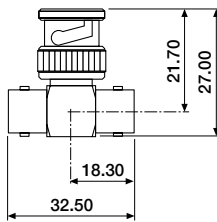

Coax Adapters

BNC

A selection of BNC adapter connectors for various male/female combinations and terminators.

■ BNC adapters

Model 1050

Model 2050

Model 3050

Model 4050

Model 5050

Model 6050

Model 7050

ORDERING INFORMATION

BNC-00AD-1050	2 x male
BNC-00AD-2050	1 x male/1 x female, right-angle
BNC-00AD-3050	1 x male/2 x female
BNC-00AD-4050	2 x female
BNC-00AD-5050	3 x female
BNC-00AD-6050	1 x male/1 x female, cinch
BNC-00AD-7050	1 x female/1 x male, cinch
BNC-50TM-0000	50Ω terminator (not shown)
BNC-75TM-0000	75Ω terminator (not shown)
BNC-93TM-0000	93Ω terminator (not shown)