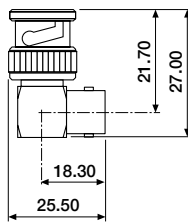

Coax Adapters

BNC

A selection of BNC adapter connectors for various male/female combinations and terminators.

■ BNC adapters

Model 1050

Model 2050

Model 3050

Model 4050

Model 5050

Model 6050

Model 7050

ORDERING INFORMATION

BNC-00AD-1050	2 x male
BNC-00AD-2050	1 x male/1 x female, right-angle
BNC-00AD-3050	1 x male/2 x female
BNC-00AD-4050	2 x female
BNC-00AD-5050	3 x female
BNC-00AD-6050	1 x male/1 x female, cinch
BNC-00AD-7050	1 x female/1 x male, cinch
BNC-50TM-0000	50Ω terminator (not shown)
BNC-75TM-0000	75Ω terminator (not shown)
BNC-93TM-0000	93Ω terminator (not shown)